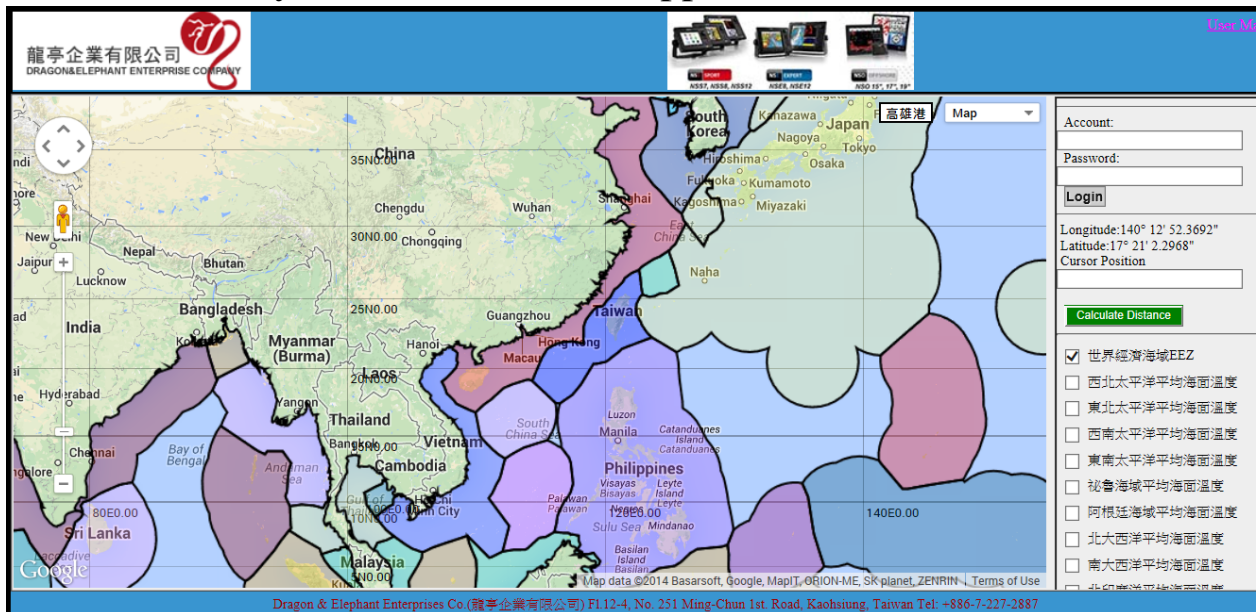

## VESSEL TRACKING FROM WEB PAGE

Applicable system : **SATELLITE SYSTEM VMS** Inmarsat-C 、  
ARGOS 、GPS BUOY etc.

Browser : Microsoft IE 、Google Chrome 、Firefox etc.

Website : Dragon & Elephant Enterprise Company <http://60.249.202.15/>

System : Microsoft 、Apple 、Android etc.

Included :

- VMS uses 200 nautical-mile **Exclusive Economic Zone**
- Regional Sea Surface Temperature (Free)
- **Use WEB to view vessel report position**
- Download vessel history position by Excel
- Support ARGOS and INM-C at the same time

Charge:

Unit: USD

Single Vessel reply number of times	Per Month	Per Year
Two Times a day	15	120
Four Times a day	25	240
Eight Times a day	45	480

APPLICANT :

DATE :